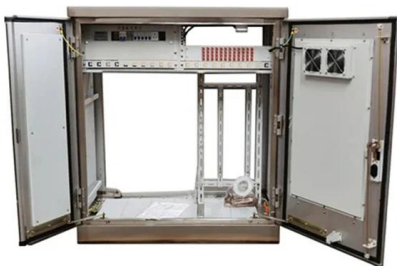

Huawei Switches

Huawei S12700 series agile switches are core switches designed for next-generation campus networks. Using a fully programmable switching architecture, the S12700

Huawei CE8850-32CQ-EI Switch, 32x100GE QSFP28, CE8850