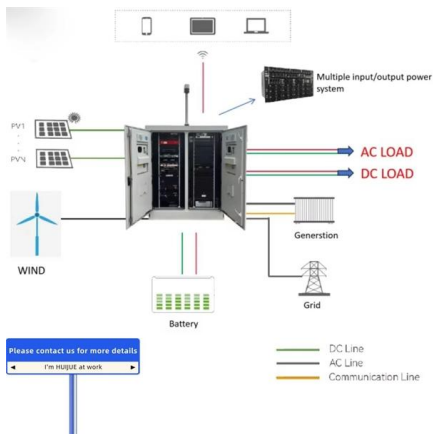

PoE Switches , PoE+ to PoE++ , Power over Ethernet

PoE Switches deliver power and data over one Ethernet cable, simplifying installation for devices like IP cameras, VoIP and access points. Omada provides high-power

Powers Over Ethernet Switches

Powers Over Ethernet Switches Looking to enhance your network infrastructure? Look no further than our collection of Power over Ethernet (PoE) switches. Designed to simplify the deployment of

Power Over Ethernet (PoE) Switches - D-Link Systems,

D-Link's PoE switches provide power and data to a wide range of devices, including IoT devices, LED lighting systems, surveillance cameras, access control systems

NETGEAR

Streamline your network with NETGEAR PoE switches that deliver power and data over one cable. Choose from managed and unmanaged switches for any setup. Shop now.