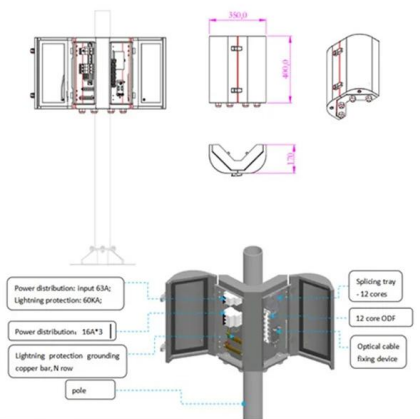

AN 835: PAM4 Signaling Fundamentals

This application note explains PAM4 theory and its operation. It describes NRZ and PAM4 fundamentals, standards using PAM4 coding schemes, and CEI-56G Interconnect reaches and

PAM4 Modulation , How is Transforming Optical

Short-distance 400G networking is made possible by PAM4 modulation scheme, which is set to revolutionize optical networking.

AN 835: PAM4 Signaling Fundamentals

This Pulse-Amplitude Modulation 4-Level (PAM4) application note explains PAM4 theory and operation while introducing the Intel® Stratix® 10 TX device capability and the realization of 57.8 Gbps data

Ubiquiti USW-Pro-Aggregation Switch Pro Aggregation Price in Qatar

The Switch Pro Aggregation is a fully managed, Layer 3 switch with (28) 10G SFP+ ports and (4) 25G SFP28 ports designed to enhance your network's switching capacity and performance by creating

Why Did the PCIe® 6.0 Specification Adopt PAM4?