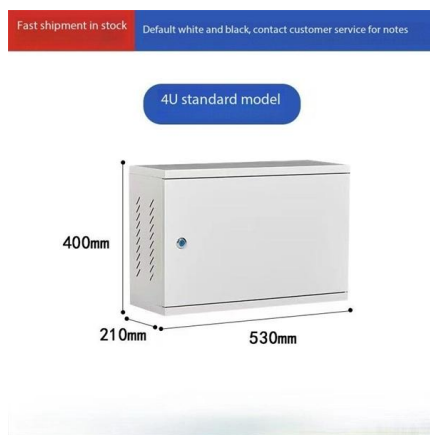

Fiber Optic Patch Panels & Distribution Frames , Clearfield

Clearfield extends the flexibility of the Clearview® Cassette to our FieldSmart® frame and panel systems. Complete compatibility in footprint and route paths between