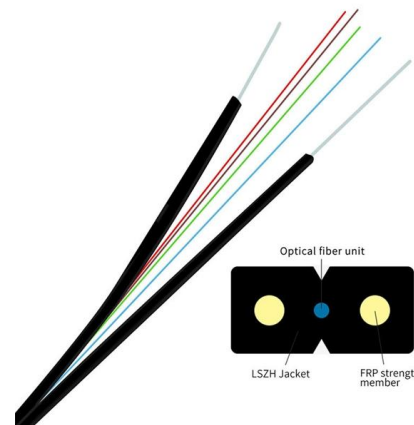

Introduction and use of network patch panels and optical

This is a basic introduction article about network and fiber optic patch panels. It outlines its use, advantages, and matters needing attention during