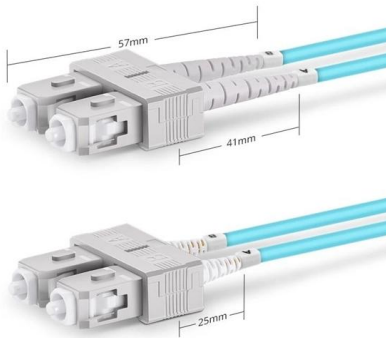

Everything You Need to Know About the ODF Optical

The Optical Distribution Frame (ODF) serves as the backbone of sophisticated telecommunication and data center ecosystems, aiding in efficient

Duplex SC UPC