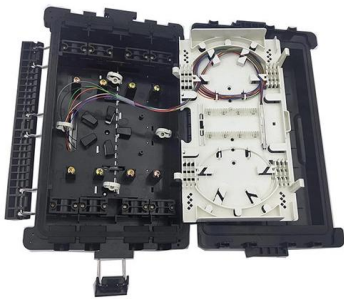

What is ODF (Optical Fiber Distribution Frame)?

An Optical Fiber Distribution Frame (ODF) centralizes fiber connections, ensures protection, and streamlines network management for

What is a fiber optic patch panel?

19? fiber optic patch panel, also called as optical distribution frame (ODF), is made for Splicing and distribution of fiber optic cables, using fiber optic adapters. The box body is made of

What Is ODF Optical Distribution Frame?

ODF is Optical Distribution Frame. The optical fiber distribution frame belongs to the optical fiber distribution equipment used in the optical fiber