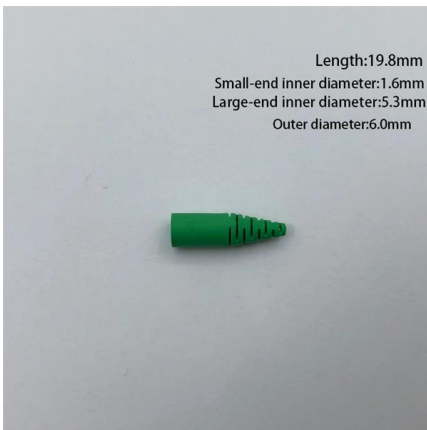

Optical Distribution Frame System

Achieve successful cable management, handle high amounts of fiber cable and add density to fiber frames with the new DCX Optical Distribution Frame (ODF)