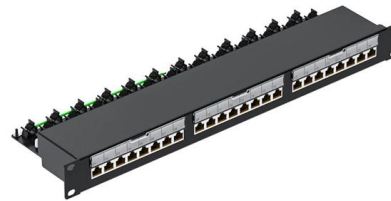

Optical Distribution Frame System

Achieve successful cable management, handle high amounts of fiber cable and add density to fiber frames with the new DCX Optical Distribution Frame (ODF)