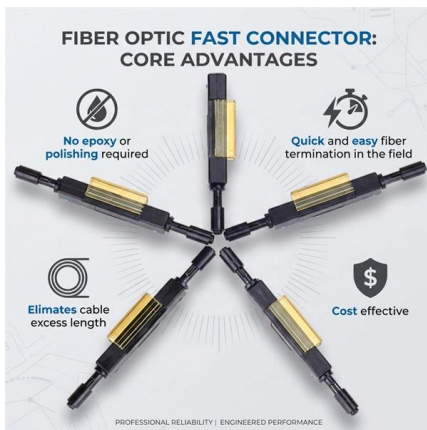

IPATCH-PANELS , CommScope

iPatch intelligent fiber-optic panels help alleviate the connectivity challenges associated with panel port densities that are continually on the rise. Future upgrades are made seamless using upgrade kits,

CT4000 IG

All Leviton Warranty Terms & Conditions apply. The Leviton HDF3168 Fiber Distribution System is an optical distribution frame that is designed for the high-density applications in the Main Distribution

ZORA Fiber Optic Intelligent Patch Cord

ZORA Fiber optic intelligent patch cord is a new type of patch cord product designed for fiber optic electronic distribution frame, its core feature is to achieve fast plug and play and precise connection