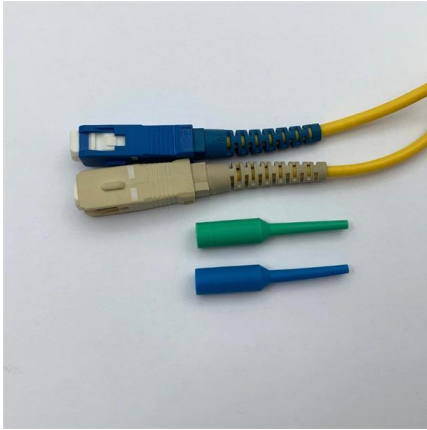

Remote Patch Cord Intelligent Fiber Optic Distribution Frame