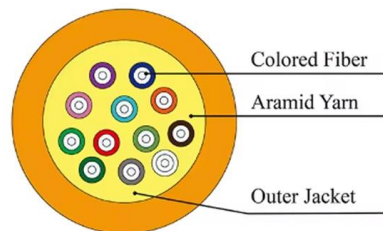

DMS-105 5-Port 2.5G Multi-Gigabit Switch , D-Link

Experience 2.5Gbps network speeds with this compact 5-port Multi-Gigabit switch, perfect for gaming, streaming, and file transfers. It's simple to set up, ideal for Wi