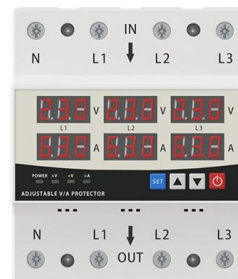

Energy sector in Romania

Discover all statistics and data on Energy sector in Romania now on statista !

LED DISPLAY PANEL

CURRENT STATUS CLEARLY VISIBLE

IT CAN CLEARLY SHOW THE CURRENT STATUS AND VOLTAGE STATUS, WITH EFFICIENT OPERATION AND RAPID RESPONSE.