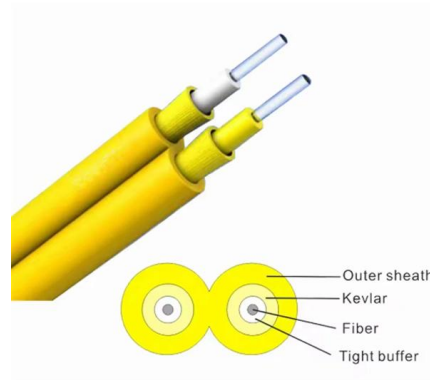

The Definitive Crossarm Brace Product Guide

Telecommunication lines - corrosion-resistant crossarm braces work in these applications to support the weight of the cables and wires on the crossarms. Street lighting - crossarm braces help to support

What are the installation methods of grid cable tray suspension series?

The grid cable tray has various shapes and flexible installation, which is very popular. The

grid cable tray is also divided into wall leaning series installation, hanging series installation and

Crossarms , Forged Products , B.B. Price

A crossarm is an engineered piece of metal that is secured to a telegraph pole horizontally to support power lines, other electrical equipment and their fixtures

The Ultimate Guide to Electrical Cross Arms for Power

Electrical cross arms, also known as braces or traverses, are vital components of overhead transmission and distribution lines. They serve as support structures for