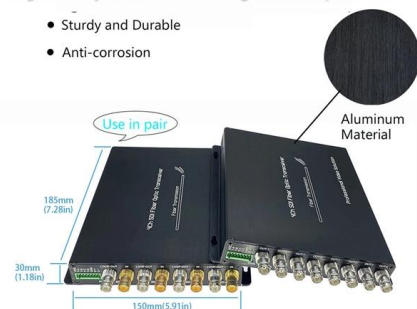

Serveredge 18RU 600mm Wide & 800mm Deep Fully

Serveredge CBN-18RU-68FS fully assembled server racks are a perfect solution for securely storing your standard 19" rack mount equipment. This free-standing rack

High Quality Aluminum Housing with Compact Size

- Sturdy and Durable
- Anti-corrosion