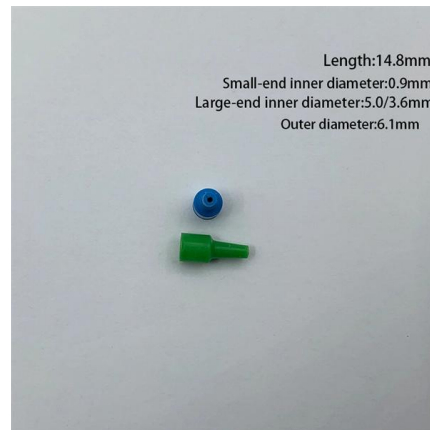

Rwanda's Premier Temperature-Controlled Storage and

Welcome to Cold Solutions Rwanda - Your Trusted Cold Storage Partner At Cold Solutions Rwanda, we provide state-of-the-art temperature-controlled storage