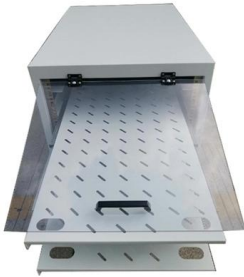

rwanda GGD Type AC Low Voltage Distribution Cabinet

The GGD type AC low-voltage distribution panel is a technical development project issued by the former Ministry of Energy in 1992, with the premise of promoting the technological progress of China's low

Contact Us

For datasheets, pricing, or custom telecom energy solutions, please visit:
<https://www.koskolong.co.za>