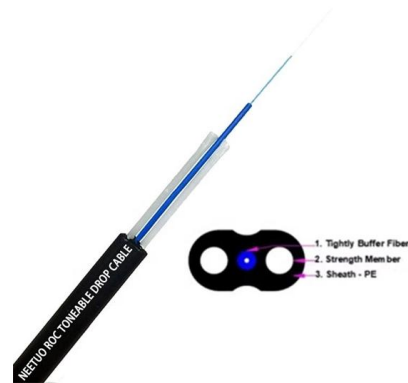

NORDIC DISTRIBUTION

We sell a range of Routers from TP-Link & Mikrotik. We keep a range of managed and unmanaged switches in stock from TP-Link, BDCOM, Hikvision & Ubiquiti.

Ultimate Guide To Distribution Boxes Db Boxes Types

Introduction For procurement professionals, electrical contractors, and project managers, choosing the right Distribution Box (DB Box) is a critical decision that