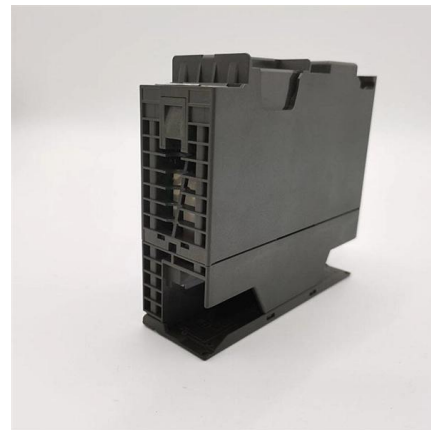

Dell PowerEdge 2420, 4220, and 4820 rack enclosures

Dell has introduced both wide and deep versions of the PowerEdge rack enclosures to address specific market requirements for additional space for power and cable management. The 42U and 48U