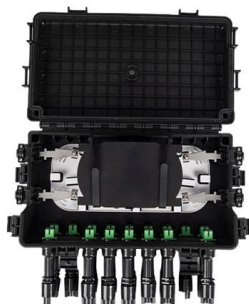

SAB North America Distributor , DigiKey

SAB North America manufactures high-performance industrial cables engineered for demanding environments. Our portfolio includes flexible tray cable with UL TC,