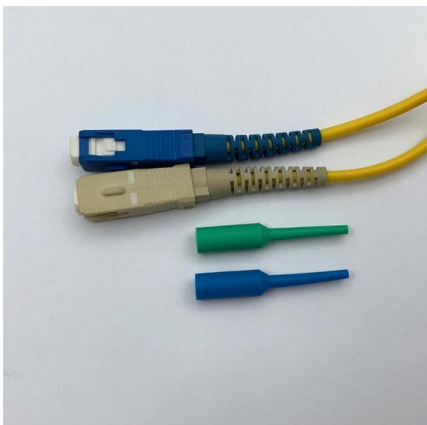

SC Type Fiber Optic Connectors

SC intermate test by NTT certified connector. Flame resistant Satisfies flammability rating UL94V-0. Three types of Duplex SC connector Available in following types; Flexible F type - Floating

Everything You Need to Know About Fiber Optic SC

Discover everything about SC fiber optic connectors, essential for linking multimode and

singlemode fiber optic cables in telecom and data

SC Fiber Optic Connectors

SC Fiber Optic Connectors are used for equipment cross-connects or interconnects in backbone, horizontal and work area applications. SC connectors are recommended by TIA/EIA-568-B.3 at the

Understanding SC/APC Fiber Optic Connectors: A

This in depth SC/APC Connector Guide will provide information such as the design characteristics, dimensions, and other benefits of this connector as

SC Type Fiber Optic Connectors

Small size (23.8mm plug length) simplified SC plug is designed for equipments inside connection. Refer to page 43 for further information.