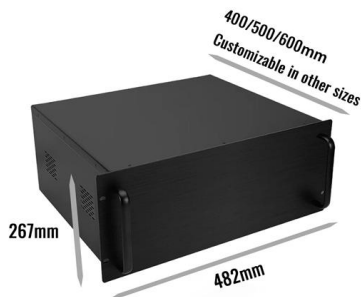

Fiber SC connectors are a cornerstone of modern networking, providing efficient and reliable connections in fiber optic systems. This article

Fiber Connector Types

SC fibre optic connectors stand for square fiber optical connector, which features a square push-pull structure. The ferrule diameter of the SC connector is 2.5mm.