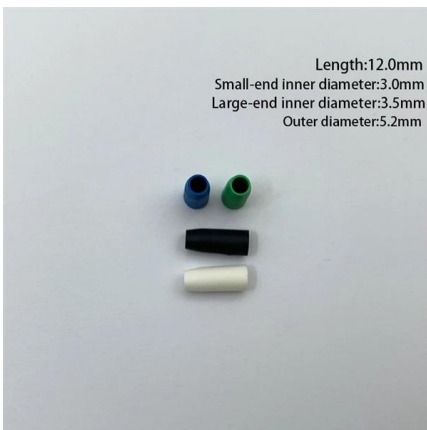

singlemode fiber optic cables in telecom and data