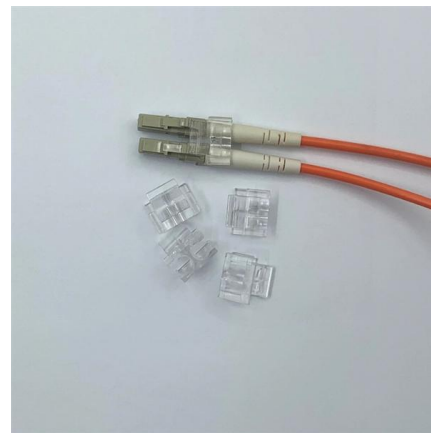

LC vs SC vs FC vs ST: A Complete Fiber Optic Connector Guide

Compare LC, SC, FC & ST fiber-optic connectors -- size, coupling, and ideal use cases -- to help you choose the best fit for your network setup.

Types of Fiber Connectors , LC, ST, SC

Find out the difference among fiber optic connector types LC, ST, SC including which is push-pull, which uses a locking mechanism and which is most

Fiber SC Connectors Unveiled: Essential Guide for

Fiber SC connectors are a cornerstone of modern networking, providing efficient and reliable connections in fiber optic systems. This article

Fiber Connector Types

SC fibre optic connectors stand for square fiber optical connector, which features a square push-pull structure. The ferrule diameter of the SC connector is 2.5mm.