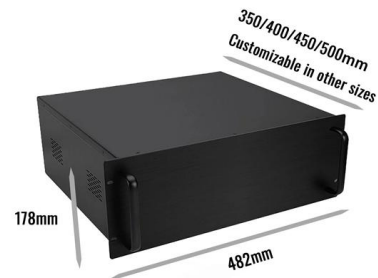

Cable Tray

With a core structure of high-strength steel wire welded into a mesh, they have become the mainstream cabling solution for data centers, smart buildings, and industrial plants due to their advantages such