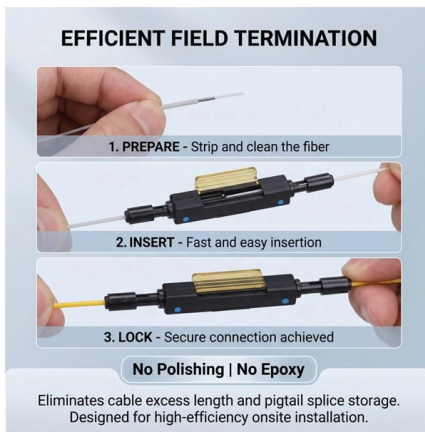

The Complete Guide to Cable Trays , Snake Tray

The 653 Series is a lightweight, high capacity cable tray system designed for rugged environments. Easy to install yet offering a high loading capacity, 653 Series

Electrical Cable Tray In Samoa

If you are searching for Electrical Cable Tray in Samoa, Brilltech Engineers Pvt. Ltd. is a trusted brand that you can rely on. We have a well-equipped manufacturing unit with all the advanced resources to

Ladder Cable Tray In Samoa

If you are searching for Ladder Cable Tray in Samoa, Brilltech Engineers Pvt. Ltd. is a trusted brand that you can rely on. We have a well-equipped manufacturing unit with all the advanced resources to

Cable Trays: How to Choose the Right Type for Your

Conclusion Cable trays are an essential component of any cable management system, providing support, protection, and organization for cables.