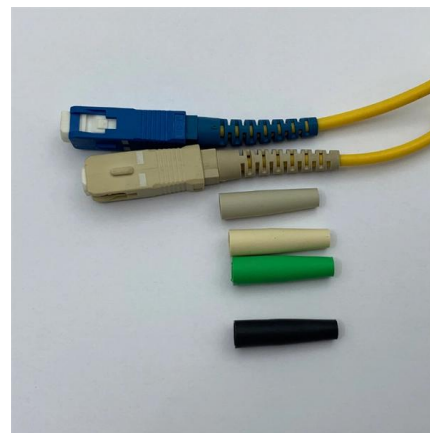

Supermicro 2U Ultra-E Short-Depth Server -

The 2U Ultra-E short-depth is the latest update to Supermicro's growing NEBS (Network Equipment Building System) Level 3-certified server lineup. Its deployment and operation in telecom and other