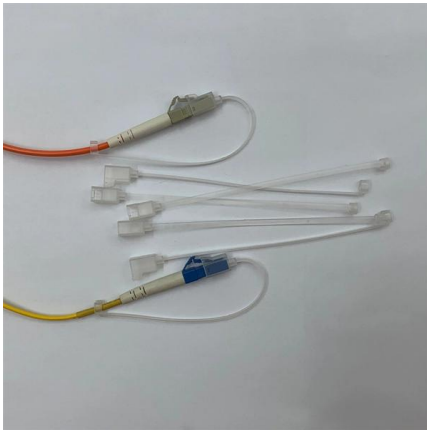

### Installation Guide Explosion

Ambient Temperature: -40°C to +60°C for the terminal box and the cable gland with elastomeric sealing rings.

### Lab Sample Security Drop Box , Programmable E-Lock

Lab Sample Security Drop Box with Programmable E-Lock safely stores and secures

large volume lab specimens for easy retrieval  
Lab Sample Box with Easy to Use