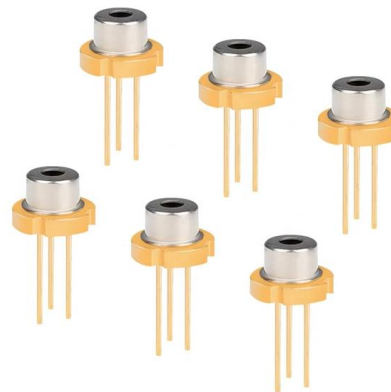

Safe and Vault , Drop Box , Retail Depository , High Security Nightly

Drop box and depository equipment for Banks, apartment, rental properties, commercial Business and Retail Loss Prevention

Holocom Secure Enclosures

From the wall-mounted "04U" enclosure to the User Drop Box, Holocom provides an end-to-end variety of all the high-security enclosures required for either a raceway or industrial pipe PDS solution. Do