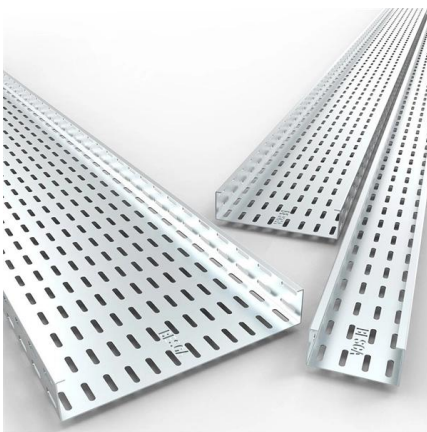

Honeywell Multipurpose Steel Drop Box: Black Security

Shop Honeywell Multipurpose Steel Drop Box: Black Security Safe with Key Lock, Bolt-Down Capable, No Assembly Required at Target. Choose from Same Day

Lab Sample Security Drop Box , Programmable E-Lock

Lab Sample Security Drop Box with Programmable E-Lock safely stores and secures