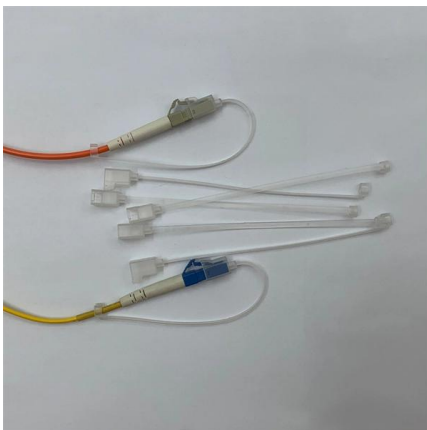

Adam Tas Corridor Energy

Selection of Dedicated Handheld Light Sources for Backbone Networks

Selection of Dedicated Handheld Light Sources for Backbone Network

Fluke Networks SFSINGLEMODESOURCE Handheld

Fluke Networks Handheld Optical Light Source (1310/1550nm) with 2.5mm SC/UPC Connector

Fibershot Handheld Optical Light Source

Fibershot offers a full range of light sources for testing single-mode and/or multimode fiber networks in conjunction with an Optical Power Meter. A typical Laser Source transmits constant wavelengths in