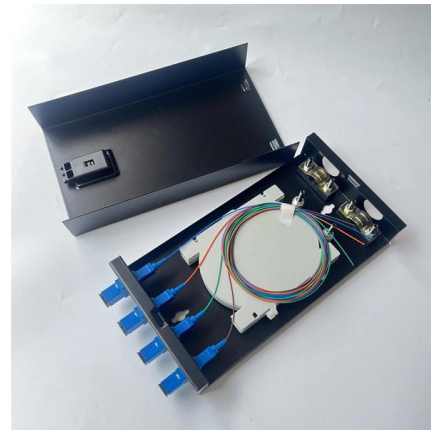

High-Capacity Backbone Networks and Multilayer Integrated

Abstract Exponentially increasing communications traffic and the fast-growing popularity of cloud services is putting tremendous stress on backbone networks, forcing telecom operators to boost the