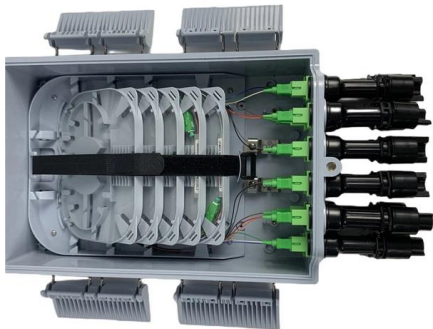

24 Core Fiber Outdoor Optical Cable Cable Optic Fiber

It is ideal for use in outdoor environments, where harsh weather

Loose Tube Outdoor Cable OS2, 24-Core, SC/UPC

Black multi-purpose cable with twentyfour cores, rodent protection and pulling aid

24-Core Singlemode OS2 Single-Armored Double

Tight buffered distribution waterproof indoor/outdoor cable contains 4, 6, 8, 12, or 24, 900mm tight buffered optical fibers with longitudinally applied glass

Industrial-grade CPU
sensitive response
1 second startup
Smooth experience