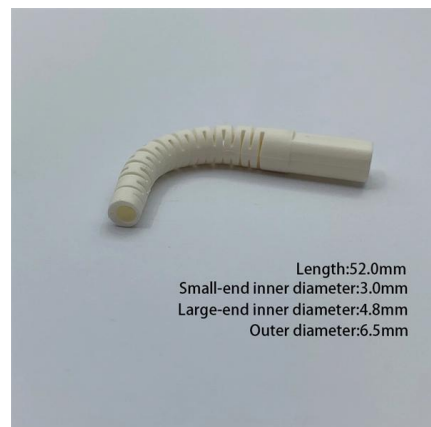

24 Core GYXTC8Y Self-Supporting Fiber Optic Cable

sFiberOptic provide 24 Core GYXTC8Y Self-Supporting Fiber Optic Cable w/ good price & quality! Contact Now! Free Shipping!