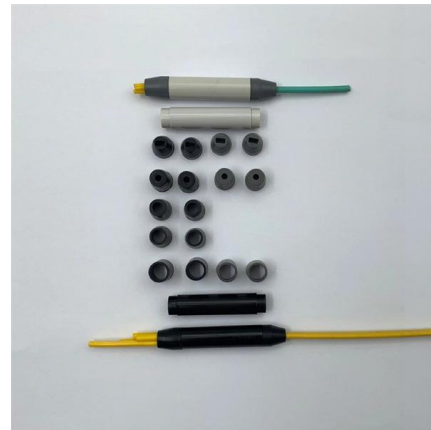

2120124-4 , O-024-LA-8M-M06NS/30G/GY , CommScope

Fiber Optic Outside Plant Cable, 24-core, ECSS (Electro Chrome Coated Steel) Armored, Loose-tube, Gel-filled, 9/125 μm , OS2, Singlemode, Black cable jacket

24 core Fiber Optic Cable om4 multimode indoor outdoor

TMT GLOBAL provides high-strength optical fiber cables for use in various industrial, indoor, and outdoor applications. Offering unique properties and benefits for