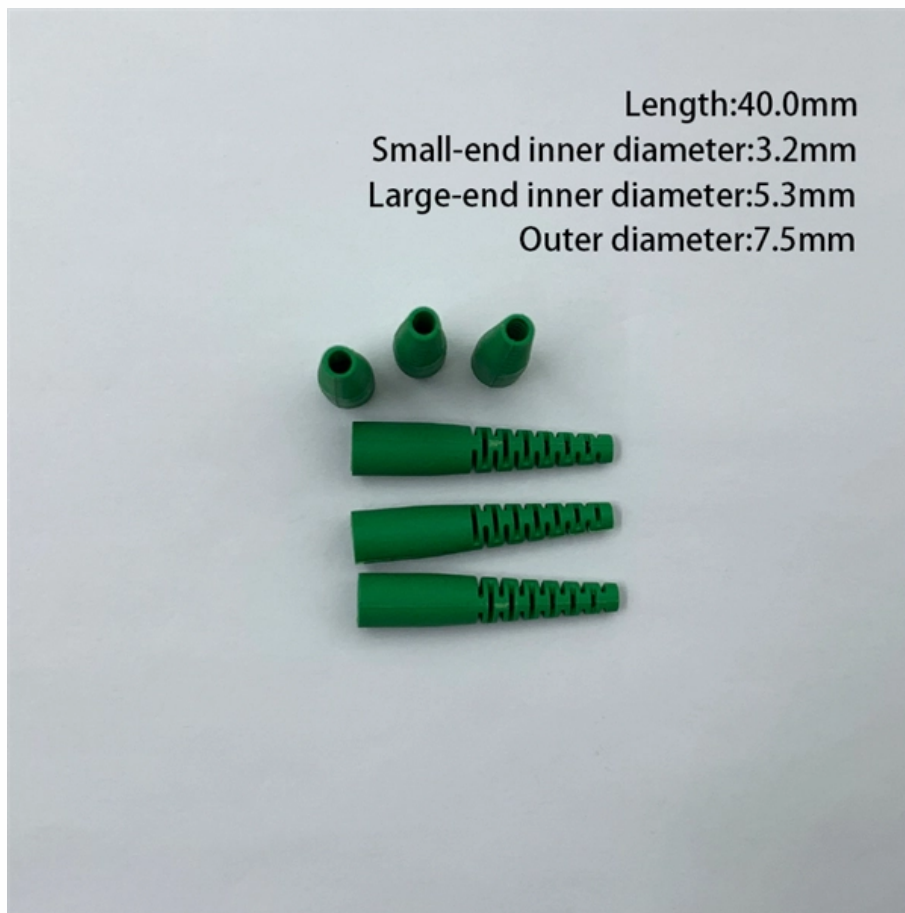

## Overview

---

Dimensions: 125x132x35mm; Includes: splice tray, cable glands; Adaptors: not included, suitable for 6x SC duplex#07428 » Fiber optic splicing plastic box for 6 adaptors SC duplex. Local FttP operator E-Fiber is one of the major challengers on the Dutch FttP market, with more than 100K homes passed. The need for a fully integrated, end-to-end solution resulted in E-Fiber's decision to use a range of CommScope products, including fiber-optic panels, closures, cabling and. The HTB8009 6 Ports FTTH Termination Box is a compact, multi-functional distribution enclosure specially designed for final fiber termination at the user end in fiber-to-the-home (FTTH) applications. Built from UV-resistant ABS material, the box combines durability with a sleek form factor, making. The fiber optic termination box is great for jointing optical cable and pigtail or splitter, which can achieve cable direct and branch connection.