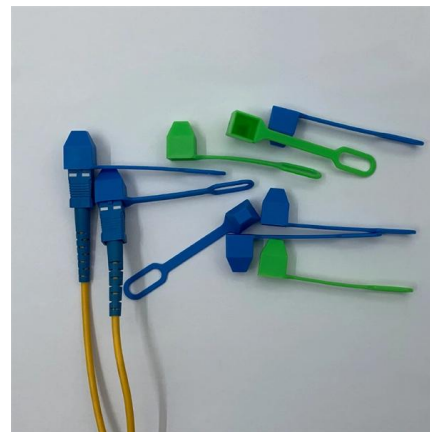

Delock Products 67000 Delock 19? Optical Fiber Splice

Description This pre-assembled optical fiber splice box by Delock can be mounted in a 19" rack and is ideal for quickly and securely setting up the fiber optic network