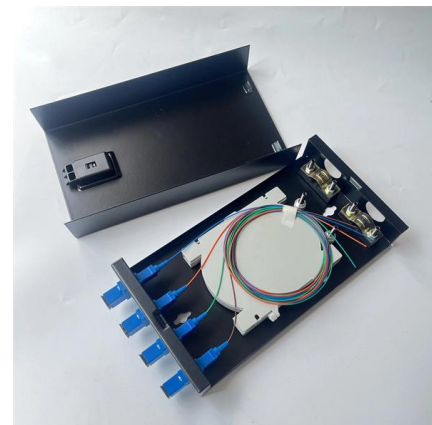

NVIDIA Mellanox 100GbE switch SN2100 (16x 100GbE)

Stackable 100 Gbit switch with half the normal width for installation of 2 switches at 1U and a redundant power supply.