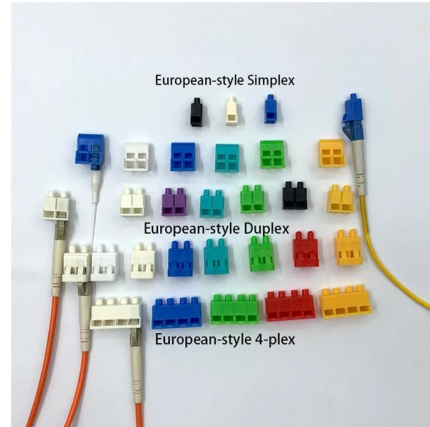

Reddit

Hier sollte eine Beschreibung angezeigt werden, diese Seite lässt dies jedoch nicht zu.

Switche bis 40G/100G

Diese Kategorie bietet Switche unterschiedlicher Ausführungen mit einer maximalen Datenrate von bis zu 100G. Die Glasfaser-Ports sind als SFP-Slot ausgeführt, so

100 gigabit switch , Newegg

Search Newegg for 100 gigabit switch. Get fast shipping and top-rated customer service.