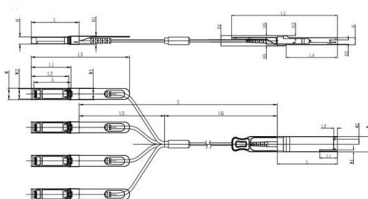

Data center racks and aisle containment , Enoc System

Our flexible server racks and aisle containment solutions for hot and cold corridors are both cost and energy efficient. We help you to create a complete, future-proof

Unit mm