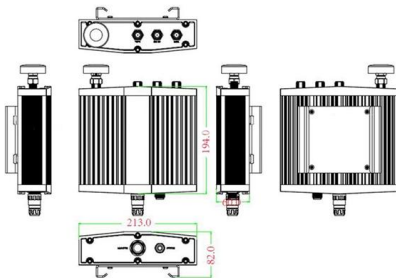

Mechanical drawing