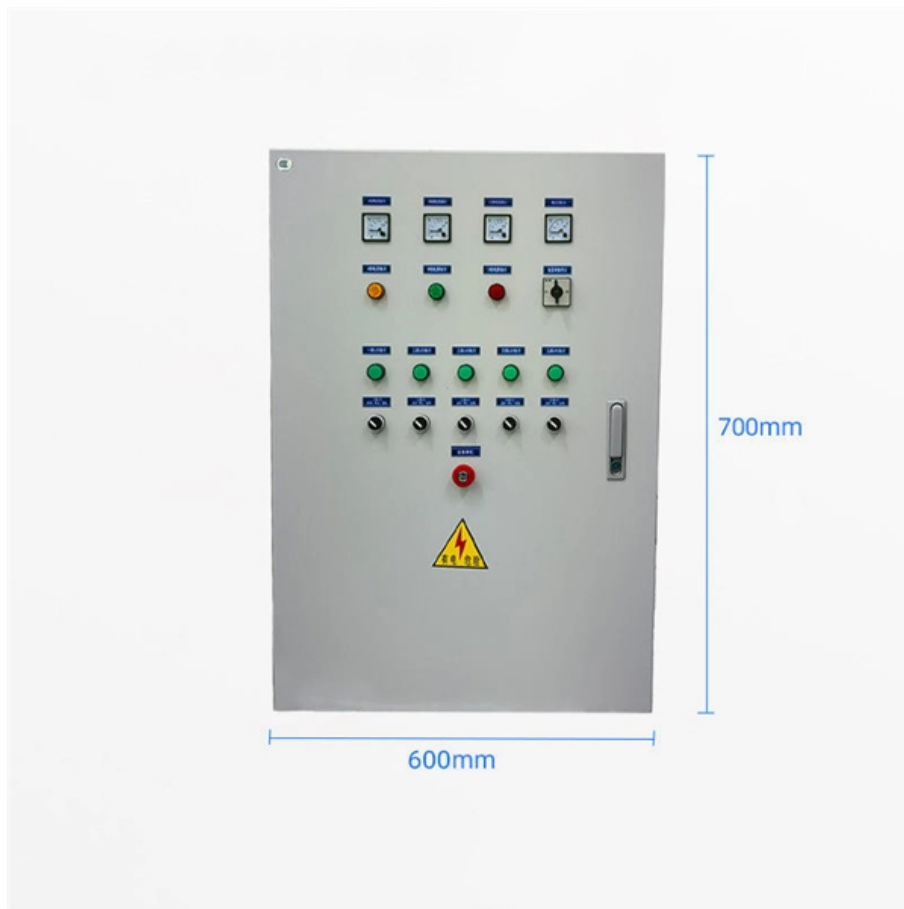

## Overview

---

Advice on wiring electrical junction box with easy to follow junction box wiring diagrams, including information on 20 and 30 amp junction boxes. Instrumentation Junction Boxes (JBs) are very important parts of control and automation systems. A PLC connection represents the signal flow starting from the field transmitters, junction box, marshalling cabinet, system cabinet and Human-Machine Interface for the operator graphic display. It provides a safe and organized platform for wiring and also facilitates easy troubleshooting and maintenance.