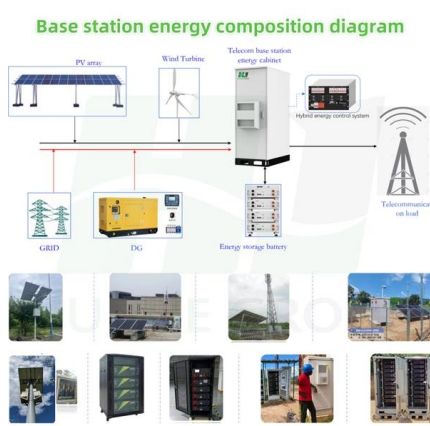

## Introduction to Prefabricated Substations (Box-Type)

A prefabricated substation, commonly known as a box-type substation or compact substation, is an integrated power distribution unit designed for voltage