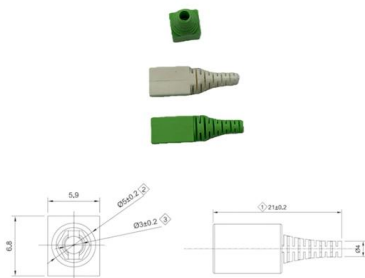

Industrial Cable Management Tray Supplier Singapore

Browse our range of electrical cable management trays of all sizes & types in Singapore. Buy wire mesh trays, steel trays & more. Free next-day delivery.