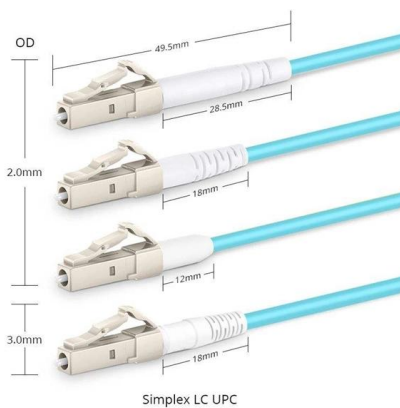

Wanco Perforated Steel Cable Trays are constructed using the highest grade of Electro-Galvanised Sheet Steel for Epoxy Powder coating and high grade hot rolled steel for Hot Dipped Galvanised

Cable Trays