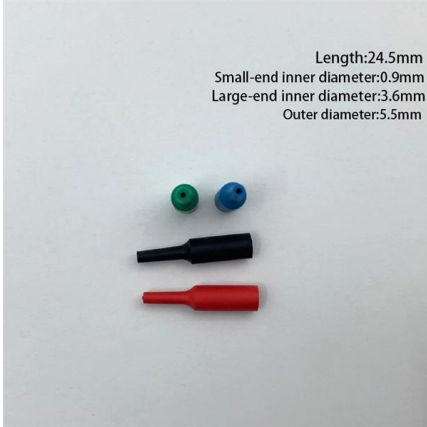

Length:24.5mm
Small-end inner diameter:0.9mm
Large-end inner diameter:3.6mm
Outer diameter:5.5mm

Contact Us

For datasheets, pricing, or custom telecom energy solutions, please visit:
<https://www.koskolong.co.za>