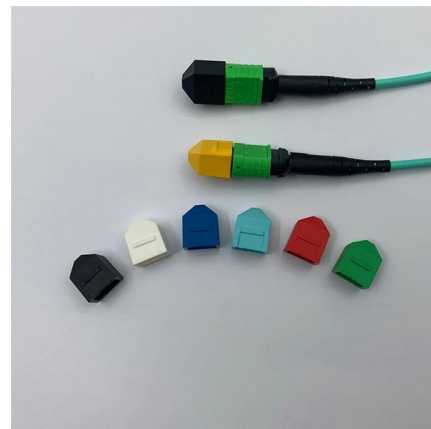

Connectors

The plug, known as the male part of the connector housing, contains the contacts. The contacts or pins are solid protruding pieces of metal that electrical conductors are attached to.

24 Headers, Male Pins , Connectors, Interconnects

This type of header contains male pins within a plastic base and is meant to be mated with a rectangular cable connector or a female socket header for board-to

HangTon HE29 24 Pin Circular Connector High-Voltage

Amazon : HangTon HE29 24 Pin Circular Connector High-Voltage Power Waterproof IP68 Male Plug Female Panel Socket for Automotive

Industrial Plugs & Sockets

A modular plug-in connection system, which allows you to select the placement of pins and jacks yourself. Complete kits with the most popular heavy duty connectors, which contain pin and jack