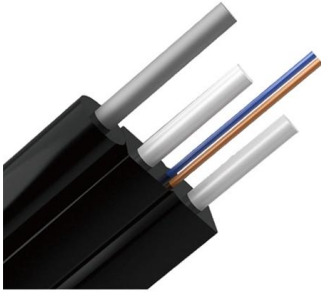

Contact Us

For datasheets, pricing, or custom telecom energy solutions, please visit:
<https://www.koskolong.co.za>