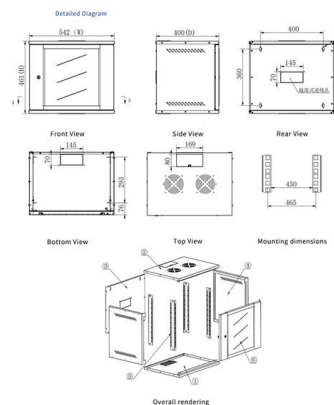

NXT Asia Pte Ltd , Electrical Supplies

High-performance CEE form connectors and switched socket outlets from Italy -- reliable, safe, and perfect for industrial and outdoor power applications. Durable