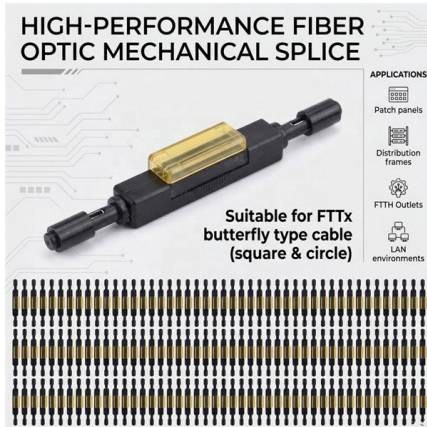

Singapore Long-Life Cable Tray Installation