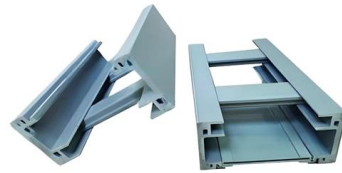

Fiber Cable Armored Fiber Optic Cable 24 Core
Fiber Optic Cable 2-Core Fiber Optic Cable 144
Core Fiber Optic Cable Single-mode Single-core
Armored Optical Fiber Cable - Buy Fiber Optic
Outdoor Single/Multi Mode Core Stranded Light
Armor (aluminum tape Multi-strand Single Core
Fiber Optical Cable Black Pe Cover 84 Core
Indoor Single Core 1core Optical Cable Non-Self-
Supporting Gjxfh Single Core Fibre Optic Cable at
INR 150/meter , Fibre Optic Cable in Outdoor
Single-Mode Single-Core and Double-Core
Butterfly Optical Cable Single Core Optical
Outdoor Indoor Fiber Optic Cable - Fiber Optic
Single Core Single Mode 2 Core Indoor 2fo 1 Drop
Round G657A2 Steel Single-Mode Optical Fiber
Cable 4 Core Indoor Sm Fiber Optic Cable Multi-
strand Single Core Fiber Optical Cable Black Pe
Cover 84 Core Fiber Optic Cable: Definition,
Advantages, and Applications Outdoor Single-
Mode Single-Core and Double-Core Butterfly
Optical Cable Indoor Single-Mode Single-Core
and Double-Core Butterfly Optical Cable See
allShop Single-Core Lighting Optical Cable Fibre
Optic 1 Core 1km 2km 3km FTTH Drop Cable
Single Mode Indoor Optic Fiber Alibaba
B2BEUR1.201 of 12 Fibre Optic 1 Core 1km 2km
3km FTTH Drop Cable Single Mode Indoor Optic
Fiber Alibaba B2BEUR1.20 Single Core Fibra
Optica Drop Cabel Optik 1 Core 2 Core Fo 1 Hilo 2
Core 1 Wire 1km Outdoor FTTH Kabel Fiber Optic
Dropcore Alibaba B2BEUR12.412 of 12 Single
Core Fibra Optica Drop Cabel Optik 1 Core 2 Core
Fo 1 Hilo 2 Core 1 Wire 1km Outdoor FTTH Kabel
Fiber Optic Dropcore Alibaba B2BEUR12.41 Fiber
Optic Cable 1 Core 1 Kilometer 2 Kilometers
Plywood Drum FTTH Descent Cable Single-Mode
Indoor Fiber Optic Cable G657A1A Alibaba
B2BEUR0.023 of 12 Fiber Optic Cable 1 Core 1
Kilometer 2 Kilometers Plywood Drum FTTH
Descent Cable Single-Mode Indoor Fiber Optic
Cable G657A1A Alibaba B2BEUR0.021 Core Gjxfh
Fiber Optic Cable Fiber Optic Light Cable Fibre
Optic Cable Alibaba B2BEUR0.024 of 121 Core
Gjxfh Fiber Optic Cable Fiber Optic Light Cable
Fibre Optic Cable Alibaba B2BEUR0.02 DMIS
Single Mode 1 Core Drop Fiber Optical Cable
Indoor/Outdoor Model GJXH 1 km Price Alibaba
B2BEUR18.415 of 12 DMIS Single Mode 1 Core
Drop Fiber Optical Cable Indoor/Outdoor Model
GJXH 1 km Price Alibaba B2BEUR18.41 Pre
Terminated Fiber Optic Cable Fo 1 Core Dropcore
Kabel Optik 1 Core 1 Wire Alibaba