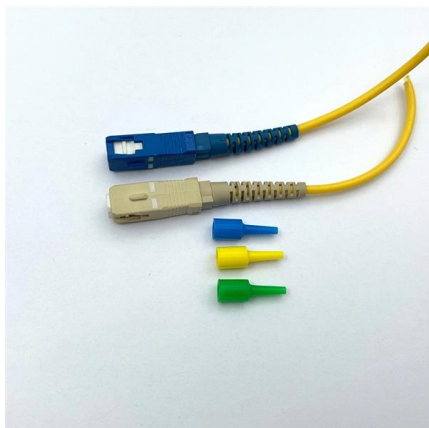

12 Types of Electrical Boxes and How to Choose

Sometimes called a retrofit box, this type of electrical box attaches to the drywall with wings or ears that clamp the box to the drywall. Standard

Simplified wiring diagram for a single phase breaker box

Learn how to wire a single-phase breaker box

with a comprehensive wiring diagram. Ensure a safe and efficient electrical setup.

1 Phase Distribution Board

Single Phase (1 Phase) Distribution Board
-Consumer Unit- Wiring Diagram PDF- DIY Wiring
"Electric and magnetic forces. May they live for ever, and never be

How to Install and Wire a Single Socket Outlet

What Defines a Single Socket Outlet A single socket outlet is defined by its physical size and capacity to receive a single plug, often referred to as a 1-gang device. This design provides one dedicated point