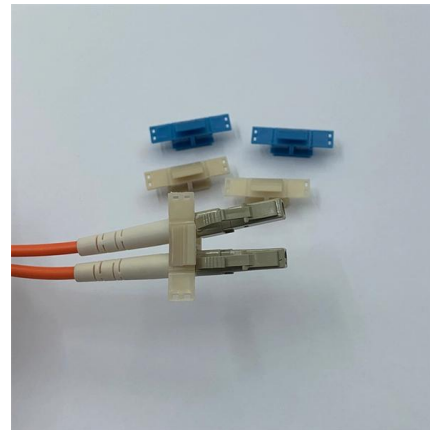

Amazon : Visual Fault Locator

Equip your fiber optic toolkit with a reliable visual fault locator. Find options with long-range detection, universal connectivity, and portable designs.

Contact Us

For datasheets, pricing, or custom telecom energy solutions, please visit:
<https://www.koskolong.co.za>