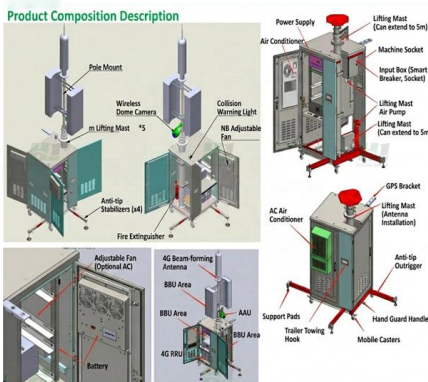

OS2 Single Mode Simplex Fiber Optic Cable, 9/125Mm, Laser Optimized, 40G/100G, BeBilliger EUR15.65C2G LC-LC 9125 OS1 Duplex Singlemode PVC Fiber Optic Cable (LSZH) - 2 m - GelbllerisEUR28.1216 of 16C2G LC-LC 9125 OS1 Duplex Singlemode PVC Fiber Optic Cable (LSZH) - 2 m - GelbllerisEUR28.12Alle anzeigenFiber Cables Direct

Fiber Optic Cable Types Explained - Single Mode and

Learn all about the differences between single mode and multimode cables, as well as the various fiber wavelengths and standard core sizes used in fiber optics.

Single-Mode Fiber Cable Guide: Types, Specs & Selection

Introduction Fiber optic cables are the backbone of modern telecommunications infrastructure, enabling high-speed data transmission across vast distances with minimal signal loss.

Optisheath® Multiport Terminal, Stubbed, RPX® Gel-Free Flat Ribbon

MF12-0077E4EV4SA00F Optisheath® Multiport Terminal, Stubbed, RPX® Gel-Free Flat Ribbon Single-mode (OS2), 144 F, 1000 ft Typically ships in 28 day (s) Actual lead time confirmed upon receipt of