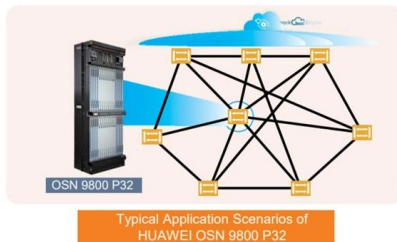

Cable Tray System for Cable Management , Eaton

Need Help Finding Cable Tray Systems? Tripp Lite's wire mesh Cable Tray System accommodates copper network cables, A/V cables and lightweight cables/cable bundles to reduce cable clutter in

CABLE TRAY SYSTEMS GUIDE

Cable Tray Systems Guide HUBBELL Hubbell Wiring Device-Kellems and Hubbell Premise Wiring are divisions of Hubbell Incorporated, a U.S. headquartered manufacturer with over 130 years of

Stylish and flexible cable installation with Wibe Design

Wibe's collection of design trays consists of perforated luminaire rails for the installation of lighting, unperforated cable channels for other cable routing, as well

Cable Tray Systems: Requirements and Best Practices

Comprehensive guide to cable tray systems requirements: tray types, materials, loading, supports, bonding, routing, and best practices for safe electrical cable management.