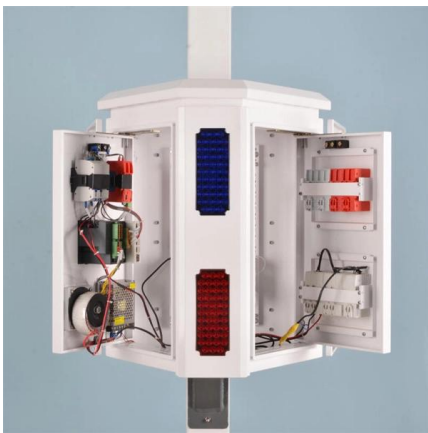

Eurostrut Cable Trays , cable tray, cable route and

Cable trays for industrial and marine use. Includes distribution trays, cable routes and NATO-type models. Request a quote directly via our webshop.