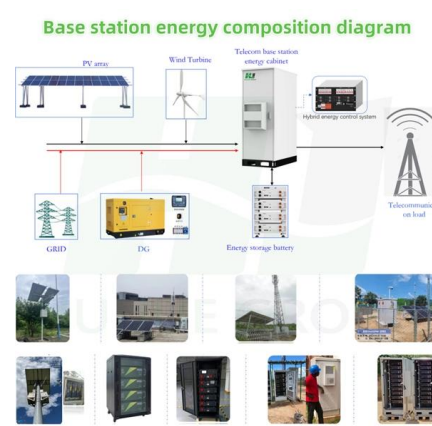

Cable Tray Capacity Calculator

A Cable Tray Capacity Calculator is an essential tool for electrical engineers, contractors, and project managers involved in the installation and