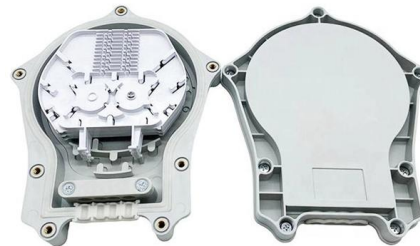

Adam Tas Corridor Energy

Size of 144-core optical fiber fusion splice tray

Size of 144-core optical fiber fusion splice tray

Fiber Optic Splice Closure , 144 Fibers 6 Trays 4 Ports , Datasheet

1075KWHH ESS

The 144 core dome splice closure is a compact, high-capacity outdoor fiber optic enclosure designed for optical fiber cable connections. It features 1 inlet and 10

8 core fiber optic splice box

Shop high-quality 8 core fiber optic splice boxes for reliable FTTH networks. Durable, waterproof, and with advanced PLC splitters for efficient distribution.