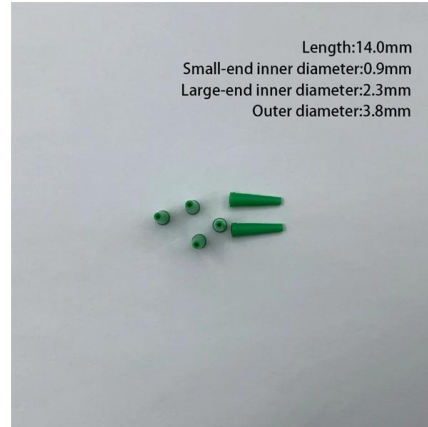

management. The stackable design of this 7" tray, saves space while ensuring maximum density for

144 Core Dome Fiber Optic Splice Closure GJS-M7

Rated 5.00 out of 5 based on 1 customer rating (1 customer review) $ 18.00 Product Name : Fiber Splice Closure GJS - M7 Material : Modified PP Size