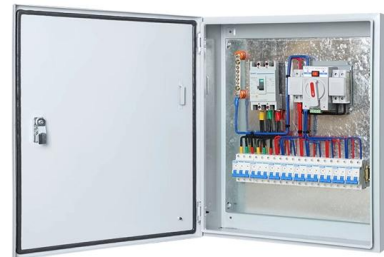

12-Core Jump Free Optical Fiber Splicing Tray SC Bundle Pigtail for

3 Splice Fibers: Clean and cleave trunk fibers then fusion splice to the color matched pigtail endings supplied with the tray 4 Store Splice Protectors: Place each finished splice inside an individual splice