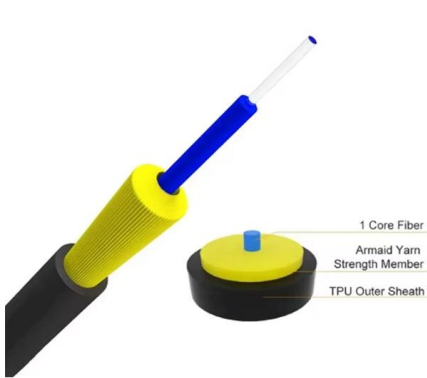

Guide to cable support systems

Depending on the system, screwable or lockable cable trays with quick connection are available. With the practical and time-saving Magic system, cable trays can be interconnected without tools and

Learn how to install cable trays correctly. Get the ultimate step-by-step guide on setting up a seamless and reliable cable management system.

Cable Tray Technical Guide A practical guide to product selection and

Submittals for cable ladder and tray Eaton's submittal builder tool for B-Line series cable ladder and tray allows you to easily filter, select and download straight

Mesh cable tray bends , OBO

Mesh cable trays, screw connection fittings - Mesh cable tray bends.