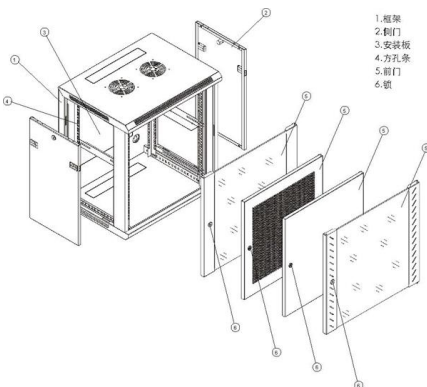

Cable Trays

A cable tray bend is a connecting element used at points where the cable tray changes direction. It ensures that the cable trays smoothly change face at

Cable Management Systems

Snake Tray offers innovative cable management systems that are easy to install and affordable, for industries including data centers, transit, solar installations and more.