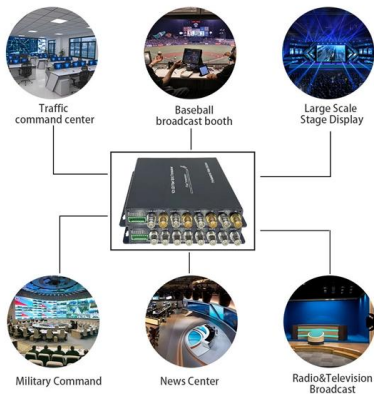

How to choose an XS construction distribution box and where will it

In this article, we will show you when the XS distribution box is the best choice, what to look for when buying one, and why Doktorvolt® solutions work well on real construction sites.

Amazon : Power Distribution Box

Browse power distribution boxes with circuit breaker protection and multiple outlet configurations. Shop durable solutions for construction and emergency use.

Power Distribution Box, 110V Electricity Meter Electrical

This item has been tested to certify it can ship safely in its original box or bag to