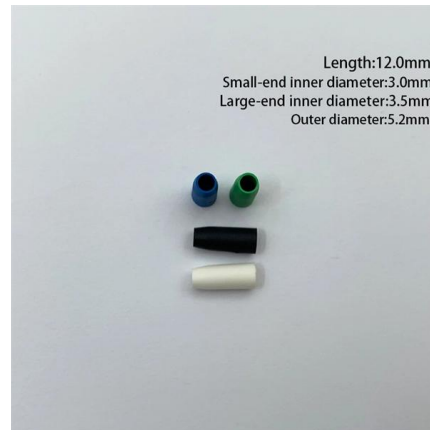

How to Use Fiber Distribution Box: A Comprehensive

A fiber distribution box (FDB) functions as a central hub in fiber optic networks where the main cable is split into multiple individual fibers for distribution