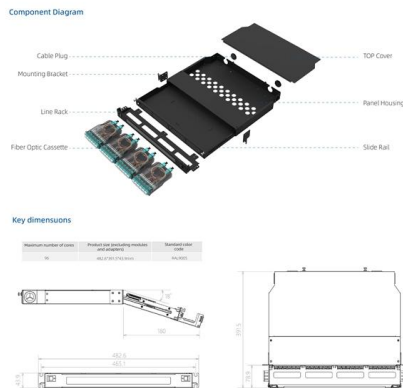

Fiber Optic Boxes

The Fiber Optic Boxes are used to connect fibers in various FTTx network points. The outdoor fiber distribution boxes can be mounted on walls or poles. When