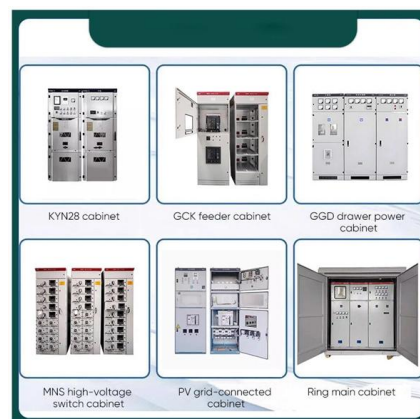

Managed PDU , Smart Power Distribution Units

Smart metered PDUs provide real-time monitoring of power consumption, allowing users to track and analyze energy usage data, and can be managed remotely,