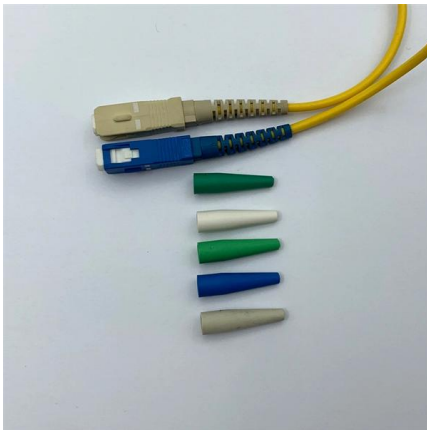

Shop at RS for wide range of Junction Boxes to protect & secure electrical connections. High-quality terminal boxes from trusted suppliers with Fast Delivery.

Junction, distribution and branch boxes

MARECHAL® junction, branch, and distribution boxes: reliable and secure solutions to optimize your professional electrical installations.

Junction Boxes , IP54, IP55, IP67 Terminal Enclosures , Europa

IP67 Europa Junction Boxes H: 75 x W: 75 x D: 50mm PB6757540 Register/Log in to see price

Junction Boxes

Smart Protection Starts with CMP Europe CMP Europe's Junction Boxes are purpose-built to support a wide range of cathodic protection circuits, ensuring