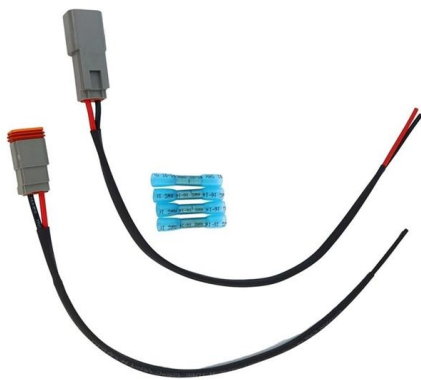

Hot Dip Galvanized Box at best price in New Delhi by

We are engaged in offering Hot Dip Galvanized Steel Junction boxes and circular boxes that find their application in easy installation of telephone

Junction Box

Providing you the best range of ms conduit junction box and bend saddles, junction box hot dip galvanized bs4568 nbsp, ss junction box and junction conduit box

WJBF Checkered Junction Boxes , Crouse-Hinds series , Eaton

WJBF boxes feature an external flanged cover for flush mounting in raintight and watertight applications. The iron alloy bodies and heavy gauge steel covers are hot dip galvanized for superior corrosion