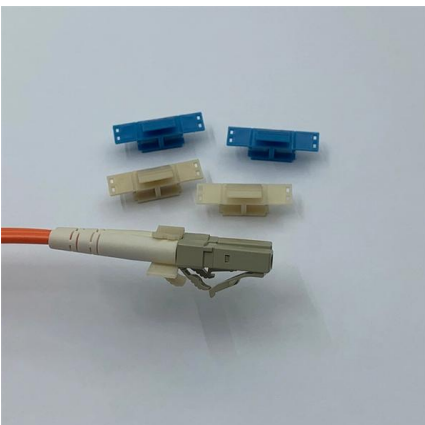

Water Proof Supply Type : Supplier Number Of
Flower : Hot Dip

Type 3R Painted Galvanized Steel Wallmount Enclosure

Hammond Manufacturing's C3R HCRMD series of painted galvanized steel junction boxes offer NEMA Type 3R protection against the elements and make ideal

Junction Boxes

Junction Boxes Specifications Material: Hot-dipped galvanized steel Steel thickness: 0.9 mm
Dimensions: From 100 × 100 mm to 450 × 450 mm
Depths: 55 mm, 75

MALLEABLE IRON/HOT DIPPED GALVANIZED JUNCTION