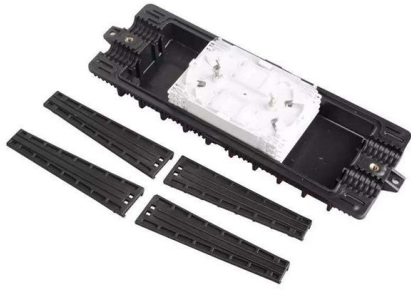

Electrical Panels & Distribution Box

The Goldmedal Air Double Door Distribution Board, equipped with an IP43 rating and a Single Pole and Neutral (SPN) configuration, is an essential component for electrical installations in both residential

Buy Lighting Fixtures & Components Online at Best Price in Nepal

Nepal - Shop for Best Online at Daraz .np Wide Variety of Lighting Fixtures & Components. Great Prices, Even Better Service.

Distribution Boards Suppliers in Nepal , Power Distribution Boards in

Allwin Electric Distribution boards have been designed to provide a new dimension of protection and style in Homes, Offices and Industries. It is equipped with stylish color, elegant curves and distinctive