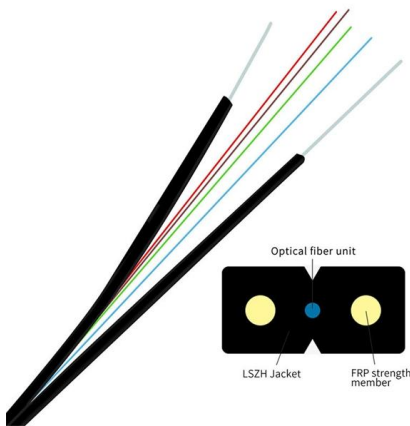

Buy GM TPN DB Box In Nepal

Engineered for durability, safety, and style, the GM G-Home DB box in Nepal is ideal for modern electrical setups in Nepal. Made from high-quality metal with a sleek

Requirements And Specifications For Installation Of

In flammable and explosive environments, explosion-proof distribution boxes should be selected and explosion-proof treatment should be carried out.