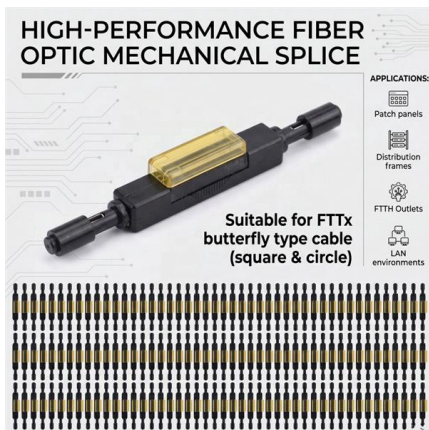

FIBER PATCH PANNEL 24 PORT SC , Sense.lk Sri Lanka

Buy durable 24-port SC Fiber Patch Panel with 24-core capacity, rack mountable 19-inch 1U

T& G Genex

Leading, professional, experienced and globally recognized fiber optical, networking hardware and service provider in Sri Lanka - TG Genex.

size, flame-retardant and dustproof design. High mechanical durability and easy installation. Available now at

Fiber Distribution Cabinet

We supply fiber distribution cabinet with low profile design. A unit can service up to 576 fiber cores. IP67 rated. Also known as fiber termination hub.

Fiber Patch Panel, 24 Port Loaded SC

- Fiber input: 4
- Adapters output: 12core or 24 core or 48 core
- Suitable for different adapter (SC simplex, SC duplex, LC duplex, ST simplex, FC simplex)
- The slide