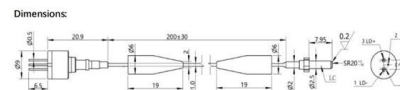

1 Pack 12 Duplex Singlemode 24 Port LC UPC Fiber Sri Lanka , Ubuy

Shop 1 Pack 12 Duplex Singlemode 24 Port LC UPC Fiber Optic Rack Mount Enclosure Box Splice Trays Fiber Cables LC Kit Include Coupler & Pigtail, 24 Core LGX Box fits for 19 Racks Cabinet