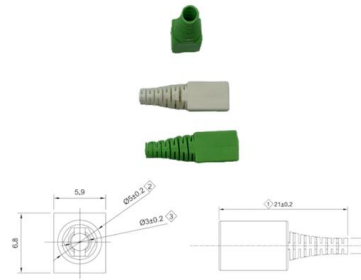

Odf Distribution Frame Unit Box Sc Lc Fc St 12 , Desertcart Sri Lanka

Shop Odf Distribution Frame Unit Box Sc Lc Fc St 12 at best prices at Desertcart Sri Lanka. FREE Delivery Across Sri Lanka. EASY Returns & Exchange.