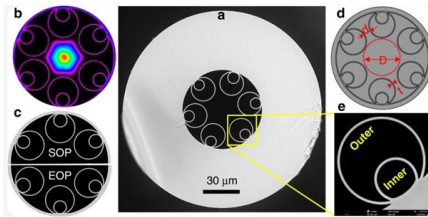

Ficha_AR-DB24P-A

Distribution panel can be flipped up, feeder cable can be placed in a cup-joint way, easy for maintenance and installation Cabinet can be installed by the way of wall-mounted or poled-mounted, suitable for

Buy Wholesale Odf Fiber Optic Terminal Box in Sri Lanka

Find the best Sri Lanka Odf Fiber Optic Terminal Box and explore our extensive collection of high-quality Odf Fiber Optic Terminal Box from Sri Lanka. Buy wholesale Odf Fiber Optic Terminal Box in Sri

24 Port Patch Panel

Description Fiber Patch Panel, also know as optical distribution frame units, are installed within the 1U height & 19-inches standard distribution frame in to the