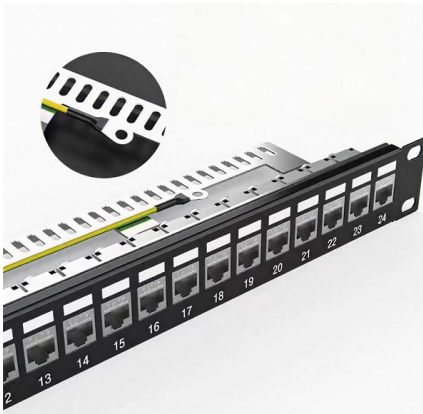

SS Distribution Box

Buy SS Distribution Boxes in Pakistan from SMS Engineering. Weatherproof stainless steel enclosures for solar, industrial, and commercial electrical.