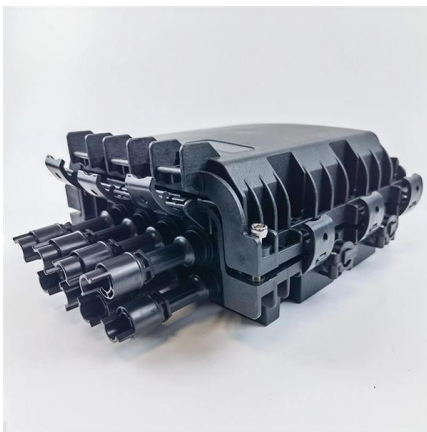

Adam Tas Corridor Energy

Stainless steel distribution box for construction site secondary box

Stainless steel distribution box for construction site secondary box

Merlin Gerin Stainless Steel Distribution Box 500×600×200mm

Whether you're managing an electrical setup in a factory, office building, or construction site, the Merlin Gerin Stainless Steel Distribution Box guarantees the secure and efficient distribution of electricity

Stainless Steel Wall-mounted Distribution Box

Stainless steel Wall-mounted Distribution Box ensures secure and organized electrical systems with durable construction, perfect for various indoor and

Distribution Box

Site Boxes in stock at One Elec: express delivery

A site box is an electrical device used on temporary sites such as construction sites, market stalls, campsites and trade fairs. It provides temporary electrical distribution before the electrical panel is