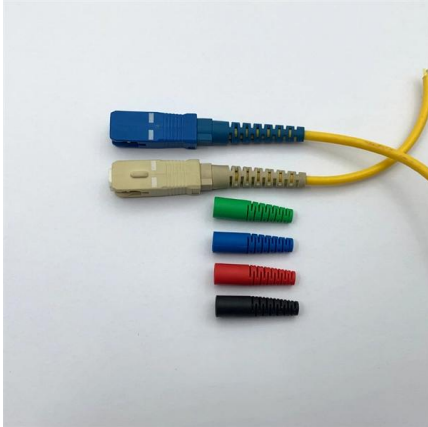

SS Distribution Box

Buy SS Distribution Boxes in Pakistan from SMS Engineering. Weatherproof stainless steel enclosures for solar, industrial, and commercial electrical.

Stainless Steel Distribution Box Price , Supplier

The stainless steel distribution box can protect the electrical equipment even in the most demanding environments. It's made from high-quality materials and

South Africa's Leading Steel Supplier with 23 Branches

Your First Choice for Steel since 1980. With Steel & Hardware branches across the country, we are your turnkey steel supplier, from the ground up.