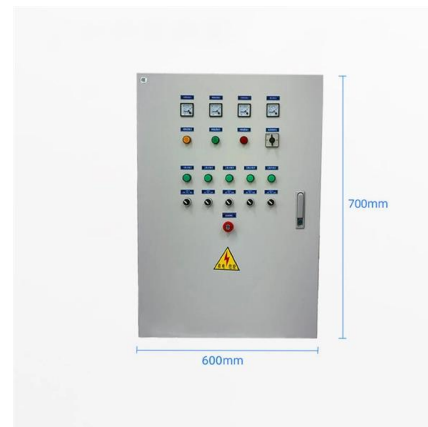

Cable Tray Market , Global Market Analysis Report

The cable tray market is experiencing robust growth driven by increasing demand for efficient cable management systems across industrial,