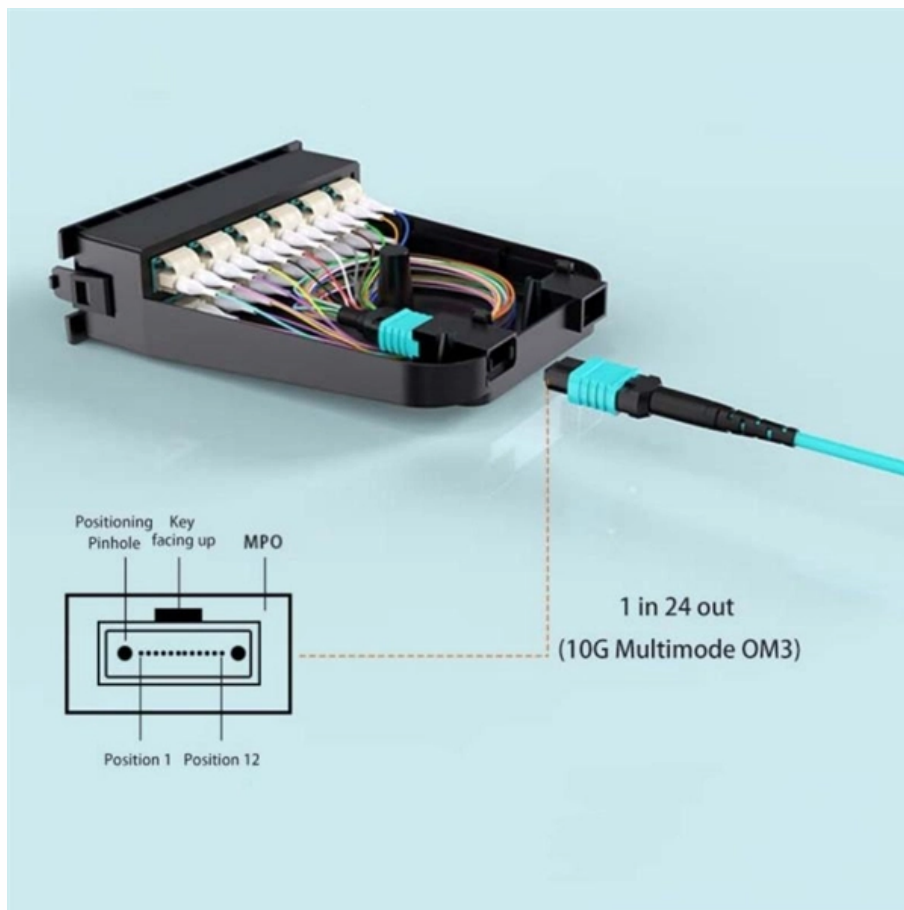

Adam Tas Corridor Energy

Stainless steel mesh cable trays for sale