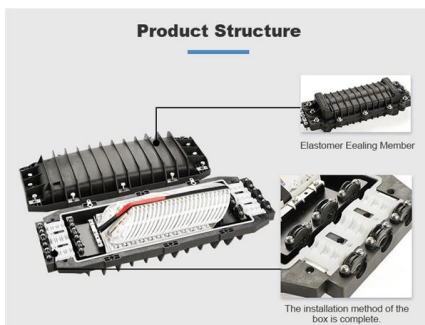

Factory Direct Sales Stainless Steel 304/316 Perforated Cable Trays

Product Name:Perfarated Cable Tray;Keywords:Customized Cable Bracket;Material:Steel, Aluminum, Stainless Steel 304/316, FRP, Plastic spraying;OEM:Availabe;Bussiness type:Manuacturer;Cable

Cablofil CF30/150S6 316L Stainless Steel Wire Cable Tray 3m

Features Stainless steel 316L construction with pickled and passivated finish, compliant with EN

10088-2 for superior corrosion resistance in demanding environments. Robust wire mesh tray, 150mm wide