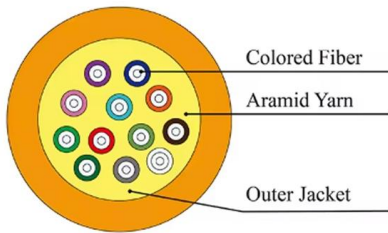

Stainless Cable Tray , Long Lasting Cable Management

Made from high-quality stainless steel, they offer excellent resistance to corrosion and wear, ensuring durability in even the most demanding conditions. With a

Stainless Steel Wire Mesh Cable Tray Guide , SS

Explore the benefits of Stainless Steel Wire Mesh Cable Tray systems. How to choose the right basket cable tray for your project. Get expert