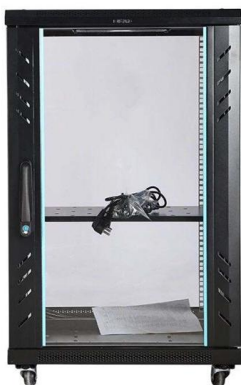

### 72 Port FC Full Load Optical Distribution Frame

This frame is ideal for indoor fiber optic cables connection storage, distribution and management. Features:

- o Modular design with splicing and distribution function
- o Standard size, light weight and