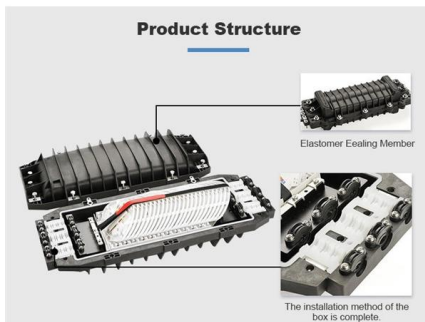

SMC 72-Core Junction Box Fiber Optic: Efficient FTTX

Discover the SMC 72-Core Junction Box Fiber Optic: Durable, versatile, and IP65-rated. Perfect for FTTX networks. Order now for efficient fiber management.

Optical Distribution Frame,72 Port Fiber Optic ODF

The 72 port fiber optic ODF unit is standard size with 6 inside trays in the closure, its front and rear covers can be opened, convenient to use. The 72 port fiber optic

Optical Distribution Box

Optical Distribution Point (ODP) or Optical Distribution Box 2 Cores LW-ODB-2D Description: Optical Distribution Box provides fiber optic cable management for

Optical Distribution Frame

Optical Distribution Frame (ODF) is a unit for protecting the optical cable and pigtail splice in the cable laying. It is mainly used for the straight-through connection and branch connection of the indoor