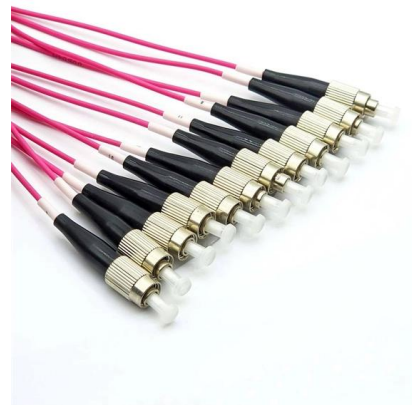

FTTH Outdoor 72 Port Optical Distribution Frame Rack

ODF unit box is a high-density, high-capacity design product, with good looks generous, reasonable distribution, easy to find, easy management, easy