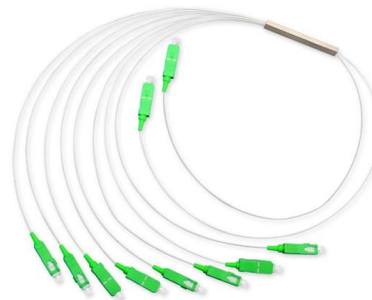

Surface Mount Electrical Boxes & Wall Mount

Shop surface mount electrical boxes and wall mount enclosures available in a wide variety of sizes and styles. Flanged aluminum, polycarbonate, or ABS!