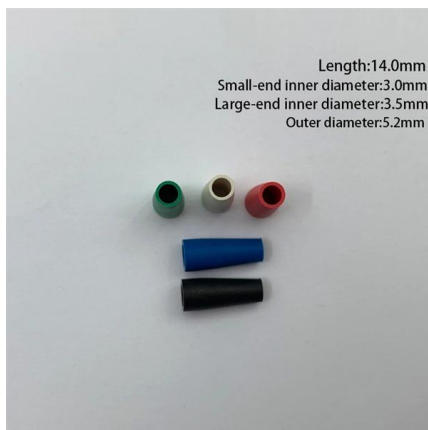

Surface-mounted electrical boxes

The choice of the appropriate type of surface-mounted box depends on the specific needs and conditions of the installation - size will therefore be the main determinant. The most popular floor box