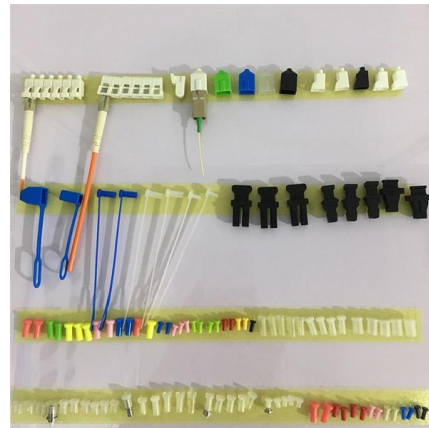

In-ceiling/Surface-mount Standard Electrical Boxes

Find In-ceiling/Surface-mount Standard electrical boxes at Lowe's today. Shop electrical boxes and a variety of electrical products online at Lowes .

Surface Mounted Electric Meter Box

The Surface Mounted Electric Meter Box is designed to provide a durable and weather-resistant housing for electricity meters, ensuring reliable performance in