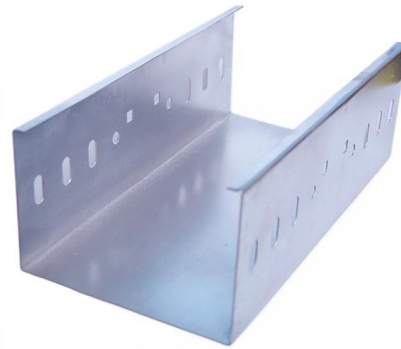

Surface Mount Enclosures: Types, Standards & Uses

A surface mount enclosure protects electrical components by mounting directly on walls, ensuring safety, durability, and compliance with IP/NEMA standards. A surface mount enclosure is a