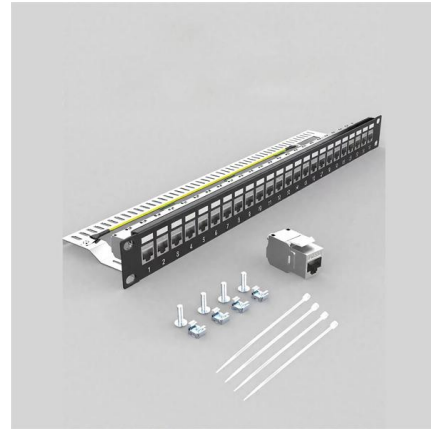

businesses partnering with Amazon and Amazon's commitment to empowering them. Learn more.