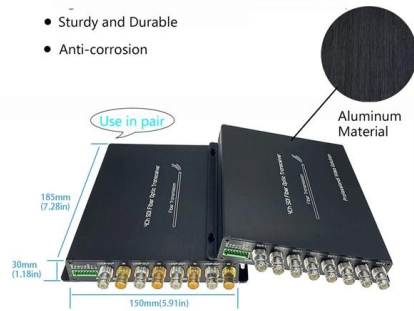

Adam Tas Corridor Energy

Standard surface-mounted electrical box

Overview

The UK Standard Surface-Mounted Electrical Cabinet is a fire-rated, weather-resistant meter box enclosure designed to meet modern UK compliance standards. Discover more about the small businesses partnering with Amazon and Amazon's commitment to empowering them. Crafted from high-quality PC material with copper components, this surface mounting box ensures durability, safety, and easy installation in both residential and commercial. The cans are made of PP, a material that shows high chemical resistance, especially at room temperature.

Standard surface-mounted electrical box

High Quality Aluminum Housing with Compact Size

- Sturdy and Durable
- Anti-corrosion

Standard recessed and surface-mounted meter boxes differences

Difference between the standard recessed and surface-mounted meter boxes? Firstly, let's have a look at the type of electrical metering boxes that we provide: Standard Recessed Electrical Metering Box: