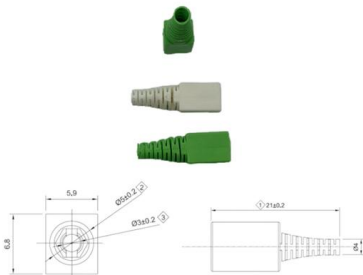

Guide to cable support systems

Cable support systems for cable support structures are used to bridge large loads and support spacings and to create complex section routes. The systems allow large support spacings of wide span systems

Cable Tray: Steel 50mm, 75mm, 100mm, 150mm, 300mm

Cable Tray Straights - choose from 50mm, 75mm, 100mm, 150mm and 300mm . And discover essential cable tray accessories Risers, Bends, Tees & Brackets