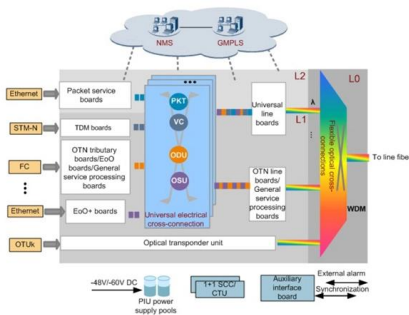

supports, and how to choose the right one for your

Cable Management Support Systems

Cable Management Support Systems Cable Support Systems are well designed to provide necessary support for cable trays, cable ladders and trunkings. Cable

Steel Basket Tray , Strong And Reliable Cable Support

Steel basket trays offer a robust and reliable solution for cable management in industrial and commercial applications. Built for strength and durability, these

Cable Support Systems, steel

Elbridge Step-Files Electrical Installation Material Cabel Protection Conduit Home Cable Support Systems, steel