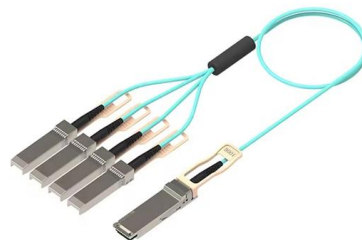

Steel Beam Hangers

Steel beam hangers, It includes all of the suspension elements that special connections should be used to prevent the independent and

Cable Tray

Hello there. I am designing a 3D frame inside of a building to be used to support a cable tray running across the length of the building. The cable tray runs the entire length of the 3D frame |

Steel support tray , igus®

Simple, one-piece steel support tray for e-chain's lower run customized to your required width, height and color. We supply e-chain together with the correct

Steel Cable Tray , Strong And Reliable Cable

Steel cable trays offer a practical and durable solution for cable management in industrial and commercial applications. Built from high-quality materials, these

Cablofil CEFASDC Hot Dip Galvanised Steel Cable Tray Base Coupler

Zinc coated steel base coupler for fast, screwless longitudinal joining of wire mesh cable trays. Supports 100-600 mm tray widths and enables accurate horizontal alignment in industrial cable support systems.