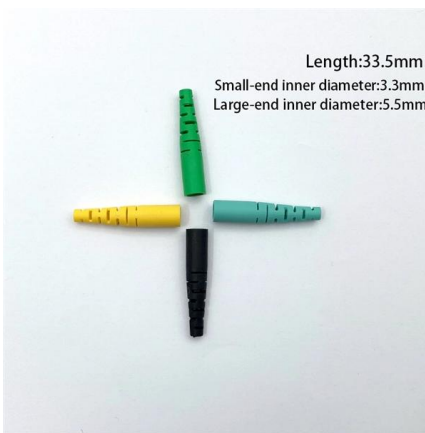

Cable Tray Systems

Durable and reliable cable tray systems providing premium performance in commercial and industrial applications, available in a variety of materials to suit your needs.