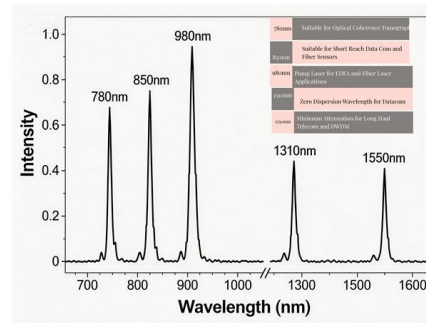

Stockholm Data Centers , Premium Colocation Provider

Colocate to our Stockholm data centers, home to a diverse range of companies, and interconnect with a rich industry ecosystem across Scandinavia and beyond.