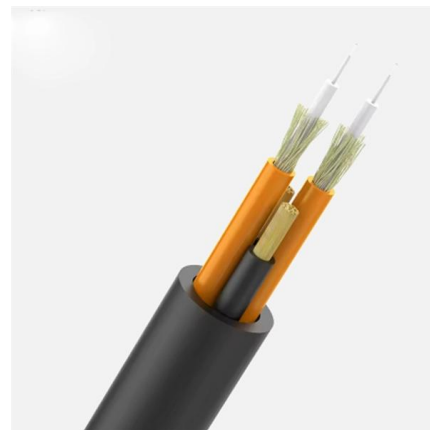

Adam Tas Corridor Energy

Swedish optical cable terminal box with 6 cores

Overview

This terminal box terminates up to 12-24 fiber optic cables, offers spaces for splitters and up to 12-24 fusions, allocates 6 x SC Duplex adapters or 6 x LC Quad adapters and working under both indoor and outdoor environments. We can manufacture and supply a wide range of fiber termination boxes with 20+ years of experience. 6 Cores Fiber Distribution Box FDB-106B IP-55 SC Connector PLC Splitter Fiber Distribution box (FDB), known as optical Distribution box (ODB) as well, is a compact fiber management product of small size. 3C-LINK DIN Rail Fiber optic terminal box is available for the distribution and terminal connection for various kinds of optical fiber system, especially suitable for mini-network terminal distribution, in which the optical cables, patch cores or pigtails are connected The DIN rail type termination. Suitable for 4 adapters SC configuration and splitter Wet-proof, water-proof, dust-proof, anti-aging design for outdoor uses. The fiber splicing, splitting, distribution can be done in this box, and meanwhile it provides solid protection and management for.

A 6 Cores Terminal Box features multiple ports for terminating six fiber optic cables, with organized internal management for splices and connections. Its compact design and secure enclosure ensure

6 Port Fiber Distribution Box With 6 Adapter Slot, 8

This compact 6 port fiber distribution box is a versatile solution for high-speed FTTH deployments in residential and business environments. It integrates splicing,

6 Cores Fiber Distribution Box FDB-106B

6 Cores Fiber Distribution Box FDB-106B IP-55 SC Connector PLC Splitter Fiber

Optical Terminal Box , Reliable FTTH Termination

Durable optical terminal boxes designed for FTTH networks. Ensure neat cable management, secure connections, and fast installation with HOLIGHT.