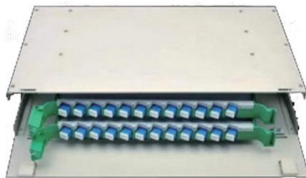

Adam Tas Corridor Energy

Swedish optical cable terminal box with 6 cores

Overview

This terminal box terminates up to 12-24 fiber optic cables, offers spaces for splitters and up to 12-24 fusions, allocates 6 x SC Duplex adapters or 6 x LC Quad adapters and working under both indoor and outdoor environments. We can manufacture and supply a wide range of fiber termination boxes with 20+ years of experience. 6 Cores Fiber Distribution Box FDB-106B IP-55 SC Connector PLC Splitter Fiber Distribution box (FDB), known as optical Distribution box (ODB) as well, is a compact fiber management product of small size. 3C-LINK DIN Rail Fiber optic terminal box is available for the distribution and terminal connection for various kinds of optical fiber system, especially suitable for mini-network terminal distribution, in which the optical cables, patch cores or pigtails are connected The DIN rail type termination. Suitable for 4 adapters SC configuration and splitter Wet-proof, water-proof, dust-proof, anti-aging design for outdoor uses. The fiber splicing, splitting, distribution can be done in this box, and meanwhile it provides solid protection and management for.

Discover the 32 Cores Fiber Optic Terminal Box--your solution for scalable, secure FTTH networks. Upgrade your connectivity today!

6 Core Fiber Distribution Box Fiber Optic Terminal Box FTTH CTO

This terminal box terminates up to 12-24 fiber optic cables, offers spaces for splitters and up to

Telecom Distribution Box 6 Core DIN Rail Box with SC

DIN Rail Fiber optic terminal box is available for the distribution and terminal connection for various kinds of optical fiber system, especially suitable for mini